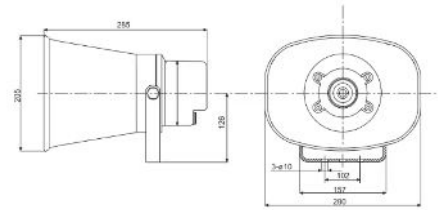

Introduction

AI-HPC30 POE Horn Speaker 30W ABS waterproof weatherproof active speaker voice alarm IP PA System

Internet Explore Remote Control